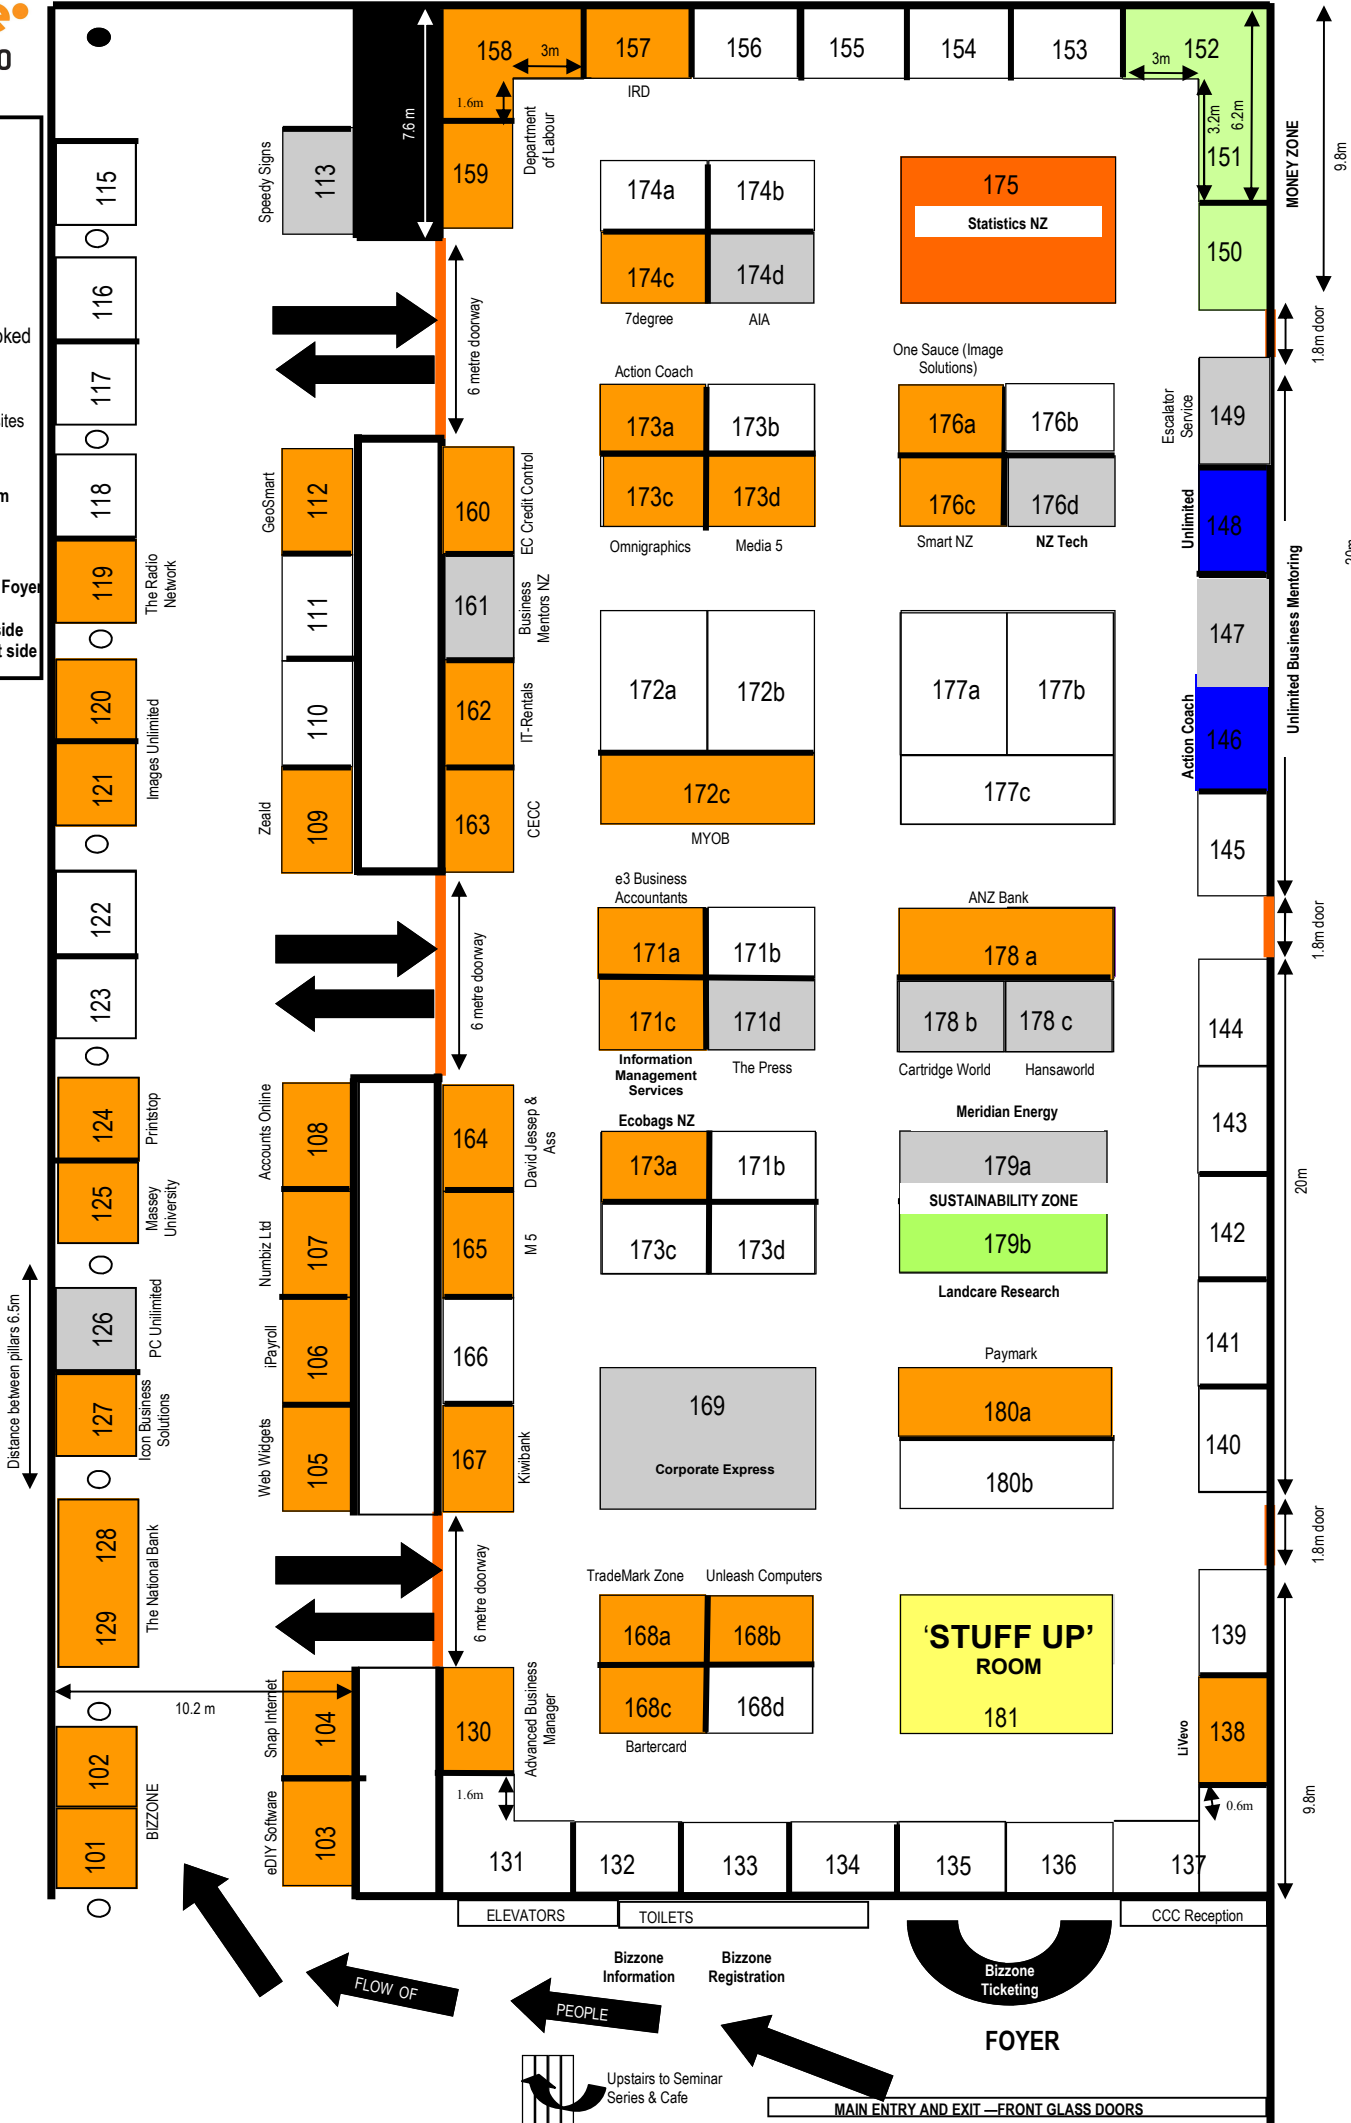

KEY:

scale 1m = 4mm

● Pillar

Site Booked

3m X 3m sites

Main Hall 28.9m x 64.5m to scale
Single site 3.6 x 2.4

Pre Function area and Foyer not to scale
Sites 3m x 3m on left side
Sites 2.4m x 3.6m right side

Distance between pillars 6.5m

10.2 m

FLOW OF PEOPLE

PEOPLE

FOYER

MAIN ENTRY AND EXIT - FRONT GLASS DOORS

Upstairs to Seminar Series & Cafe

Bizzone Information

1.8m door

20m

1.8m door

1.8m door

9.8m

9.8m

9.8m

MONEY ZONE